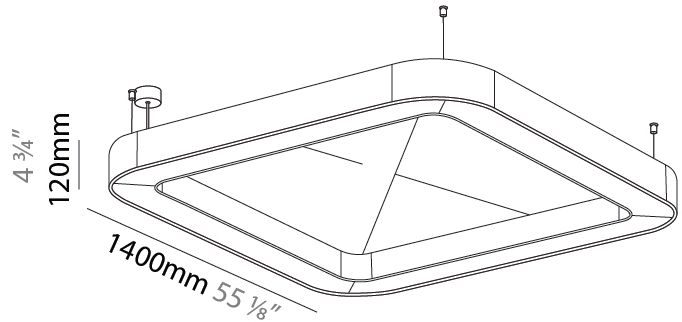

1. To build a product code in our configurator select the specify button on the base model # product page
2. To build a manual product code on this datasheet choose from the options listed below in blue font and add the suffix to the base model #

GENERAL

Series: Quantum Acoustic
Brand: Prolicht
Division: Architectural
Mounting Type: Suspension
Mounting Location: Ceiling
Subcategory: Acoustic

PHYSICAL

Shape: Round
Length (mm): 1400
Length (in): 55 1/8
Width (mm): 1400
Width (in): 55 1/8
Height (mm): 120
Height (in): 4 3/4
Light Distribution: Direct
Diffuser: PMMA - Opal / Micro-Prism
Fixture Finish: SSR / BKV / CWI / CRY / HAB / UFT / ITA / RUA / FTG / MYG / LOD / PUS / FRO / FUP / KIA / POP / BLS / SPG / MEY / GOH / GUM / CHC / COM / ABZ / JAG / OBR / MOS / ROR
Accent Finish: ANC / ASH / BNA / BTC / BZE / CEL / EGG / EVG / FOG / FOS / FST / FUA / IRI / IRO / KHA / LIC / LIM / MER / MSN / MUS / ONX / PEA / PLU / POL / PPY / RAY / ROY / RST / STE / SWD / TAN / TAU
Fixture Material: Aluminum
Cable Details: 2 000mm / 78 3/4" or 6 000mm / 236 1/4" Transparent Cable

ELECTRICAL

Lamp Type: LED (Zhaga Standard)
Input Wattage (W): 78.3

LED

Color Temperature (°K): 2700 / 3000 / 3500 / 4000
Max. Delivered Lumen (lm): 6639 / 6871 / 8068 / 6985
Nominal Lumen (lm): 10213 / 6871 / 12412 / 10747
CRI: >90 CRI
Lamp Life (hrs): 50000

OPTICAL

RATINGS AND CERTIFICATIONS

Certified By: CSA Certified to UL and CSA Standards
IP rating: IP20