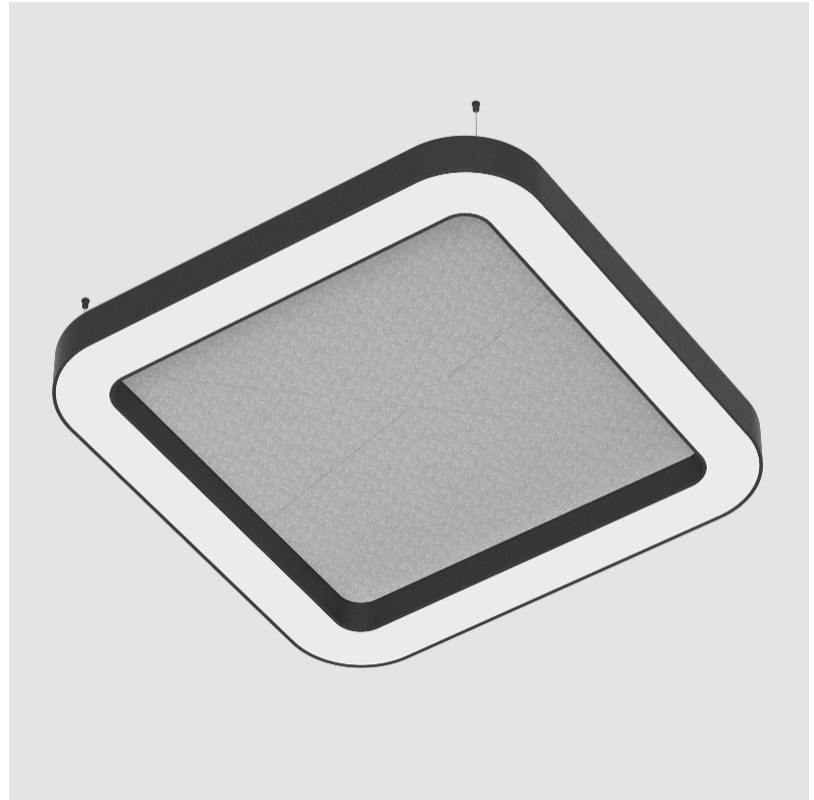

1. To build a product code in our configurator select the specify button on the base model # product page
2. To build a manual product code on this datasheet choose from the options listed below in blue font and add the suffix to the base model #

GENERAL

Series: Quantum Acoustic
Brand: Prolicht
Division: Architectural
Mounting Type: Suspension
Mounting Location: Ceiling
Subcategory: Acoustic

PHYSICAL

Shape: Round
Length (mm): 1400
Length (in): 55 1/8
Width (mm): 1400
Width (in): 55 1/8
Height (mm): 120
Height (in): 4 3/4
Light Distribution: Direct
Diffuser: PMMA - Opal / Micro-Prism
Fixture Finish: SSR / BKV / CWI / CRY / HAB / UFT / ITA / RUA / FTG / MYG / LOD / PUS / FRO / FUP / KIA / POP / BLS / SPG / MEY / GOH / GUM / CHC / COM / ABZ / JAG / OBR / MOS / ROR
Accent Finish: ANC / ASH / BNA / BTC / BZE / CEL / EGG / EVG / FOG / FOS / FST / FUA / IRI / IRO / KHA / LIC / LIM / MER / MSN / MUS / ONX / PEA / PLU / POL / PPY / RAY / ROY / RST / STE / SWD / TAN / TAU
Fixture Material: Aluminum
Cable Details: 2 000mm / 78 3/4" or 6 000mm / 236 1/4" Transparent Cable

ELECTRICAL

Lamp Type: LED (Zhaga Standard)
Input Wattage (W): 78.3

LED

Color Temperature (°K): 2700 / 3000 / 3500 / 4000
Max. Delivered Lumen (lm): Max 12847
Nominal Lumen (lm): Max 17519
CRI: >90 CRI
Lamp Life (hrs): 50000

OPTICAL

RATINGS AND CERTIFICATIONS

Certified By: CSA Certified to UL and CSA Standards
IP rating: IP20