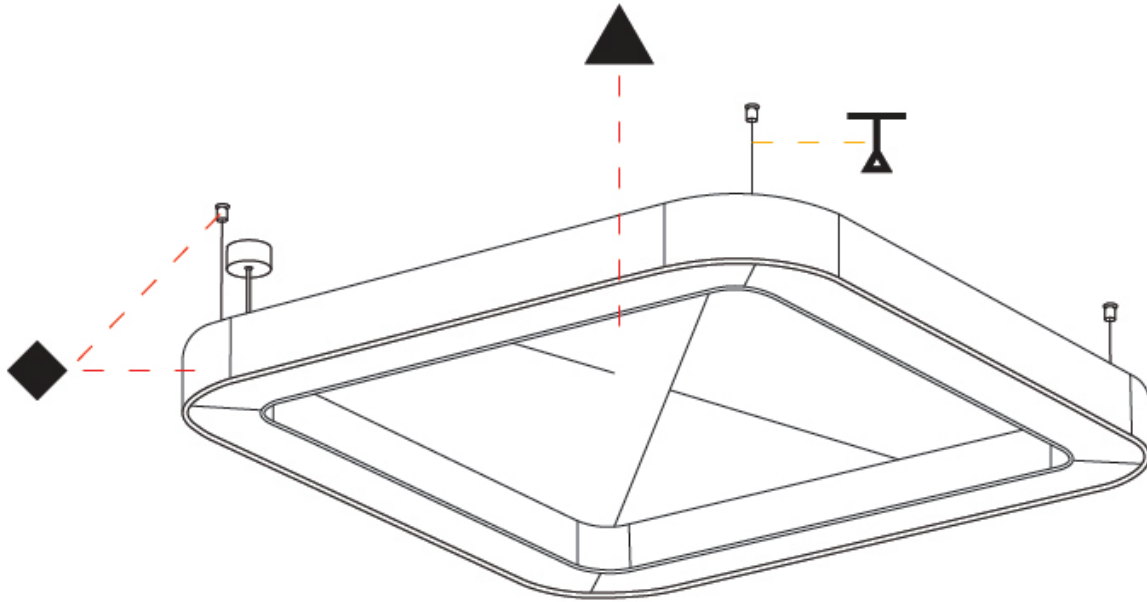

QUANTUM ACOUSTIC SUSPENSION

A300734-

PROJECT _____

TYPE _____

SPECIFIER _____

QUANTITY _____

DATE _____

A